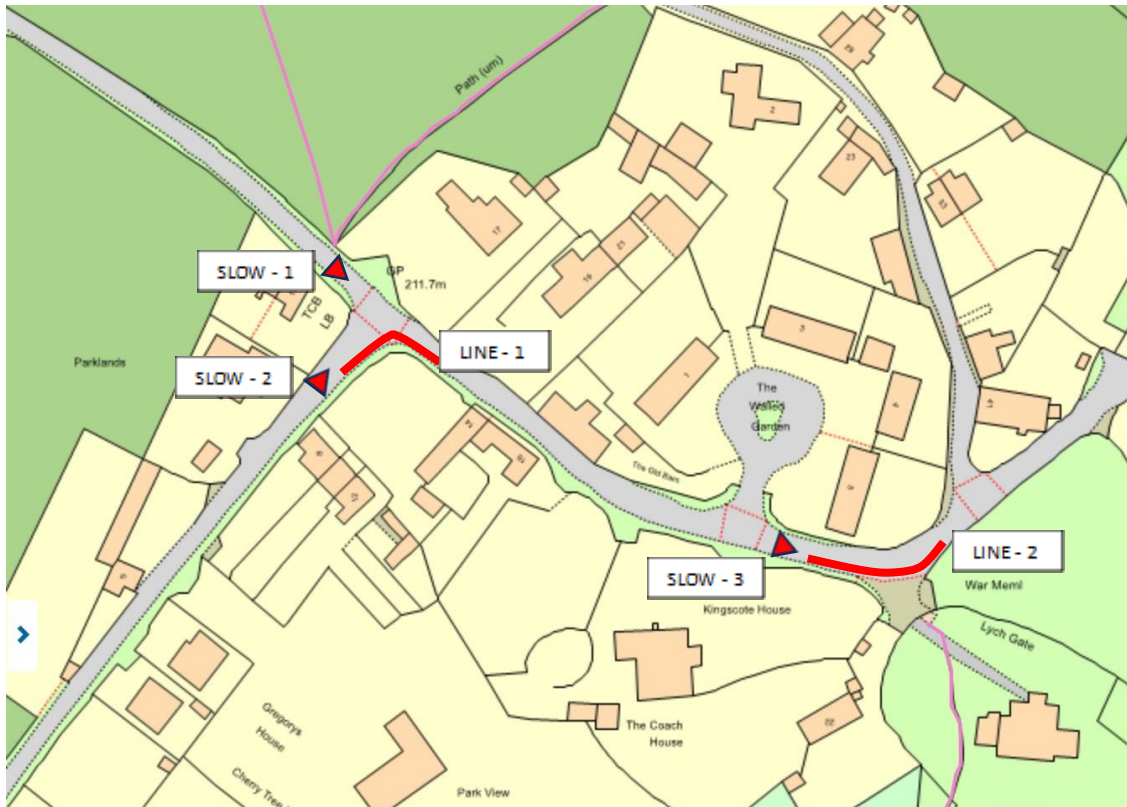

## Traffic Management Proposals

 White 'SLOW' painted on carriageway – shape shows direction of travel.

 Single solid white line to discourage parking in potentially dangerous locations.

Line One runs from What3words locations; intricate.proposes.takers to canyons.assemble.digestion

Line Two runs from What3words locations; chips.charted.reverses to rents.guarding.dispenser