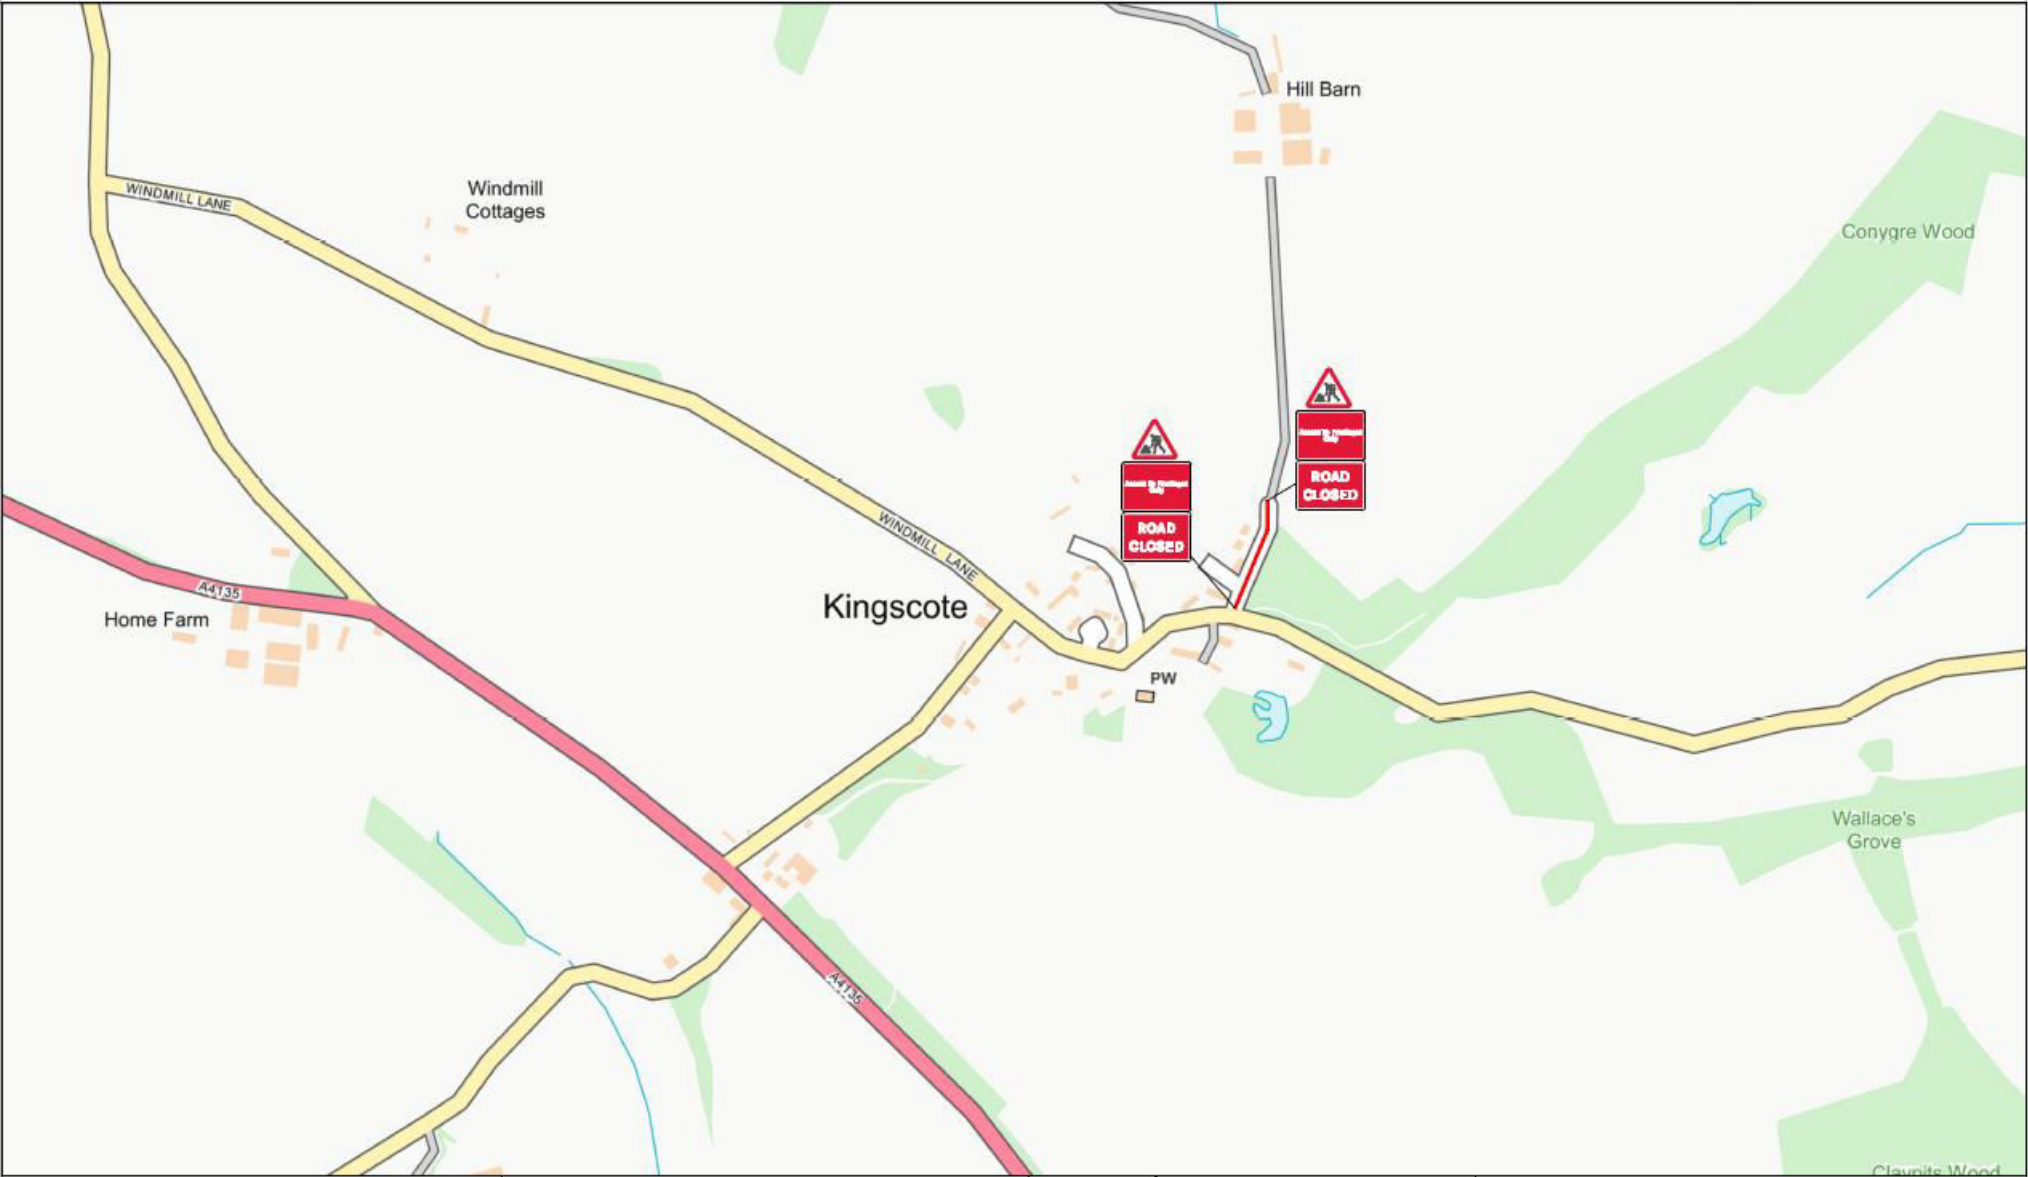

PHASE 5 - BOXWOOD CLOSE