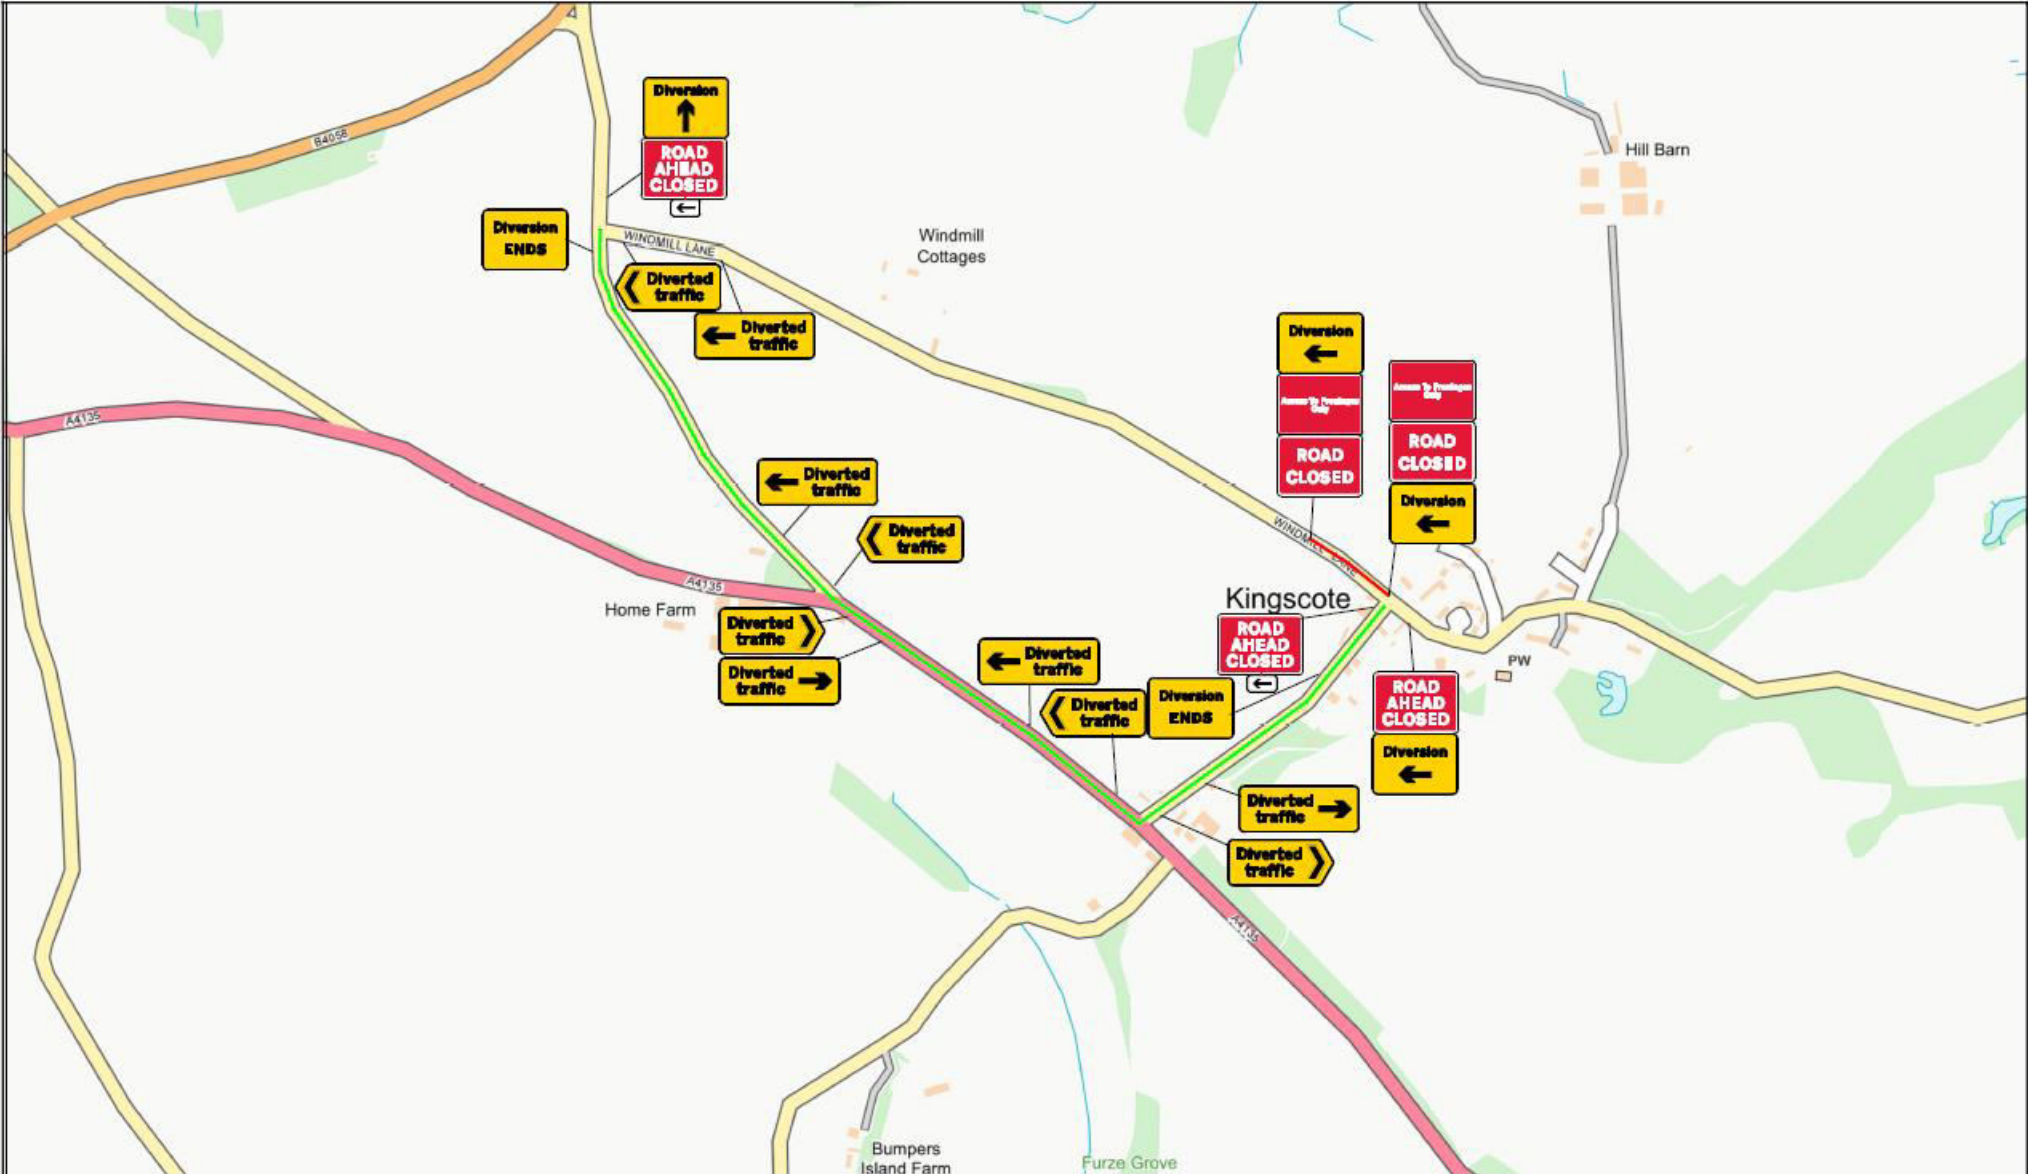

# KINGSCOTE VILLAGE ROAD CLOSURES

Phase	Start date	End date	Location
1	08/02/2021	09/03/2021	The Retreat To The Grange Kingscote
2	08/03/2021	10/03/2021	Windmill Lane
3	10/03/2021	16/03/2021	401495 Hazelcote Lane Horsley To Kingscote
4	17/03/2021	23/03/2021	The Walled Garden
5	24/03/2021	30/03/2021	Boxwood Close
6	05/04/2021	09/04/2021	Windmill Lane

# PHASE 2 - WINDMILL LANE

# PHASE 3 - HAZELCOTE LANE HORSLEY TO KINGSCOTE

# PHASE 5 - BOXWOOD CLOSE