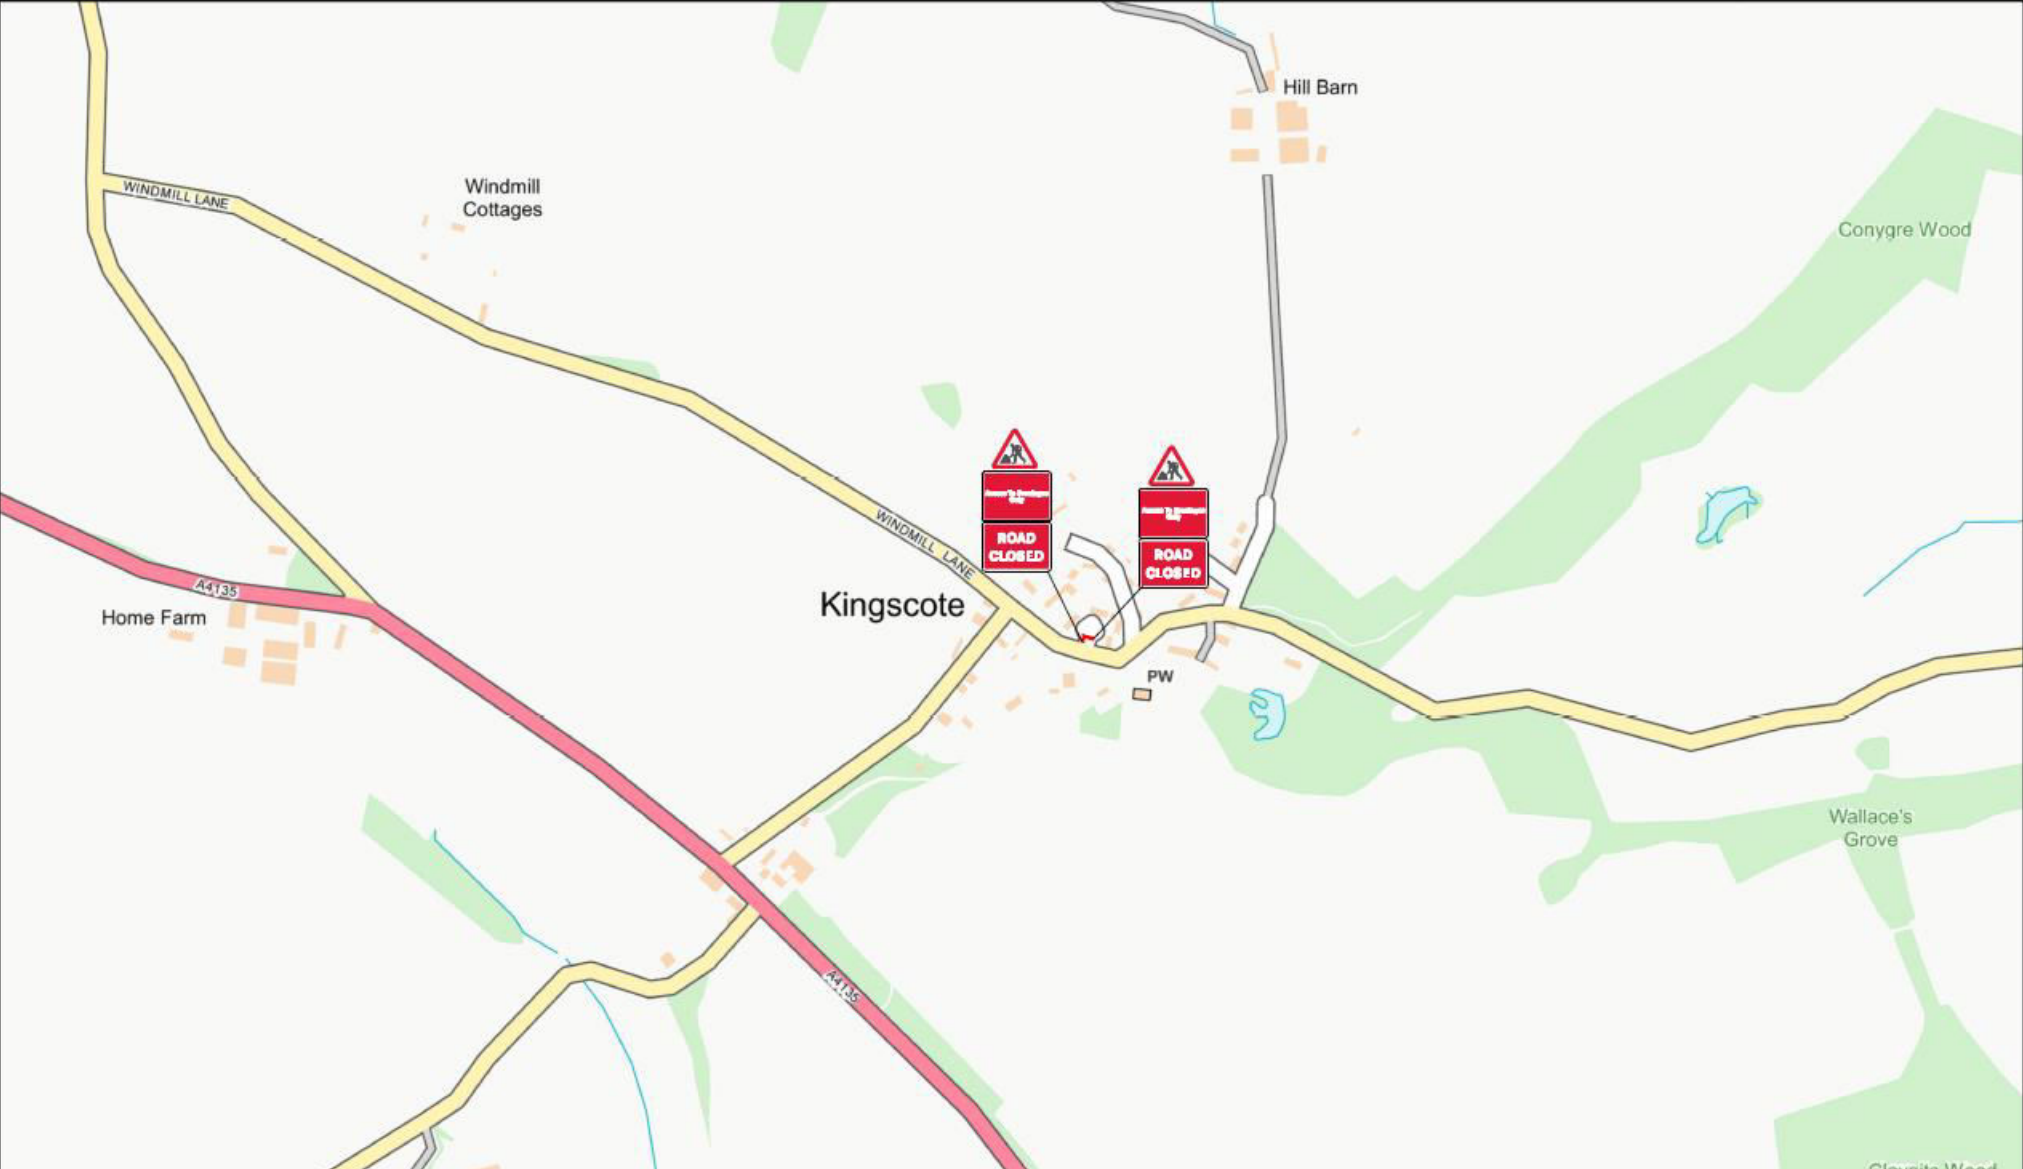

PHASE 4 - THE WALLED GARDEN