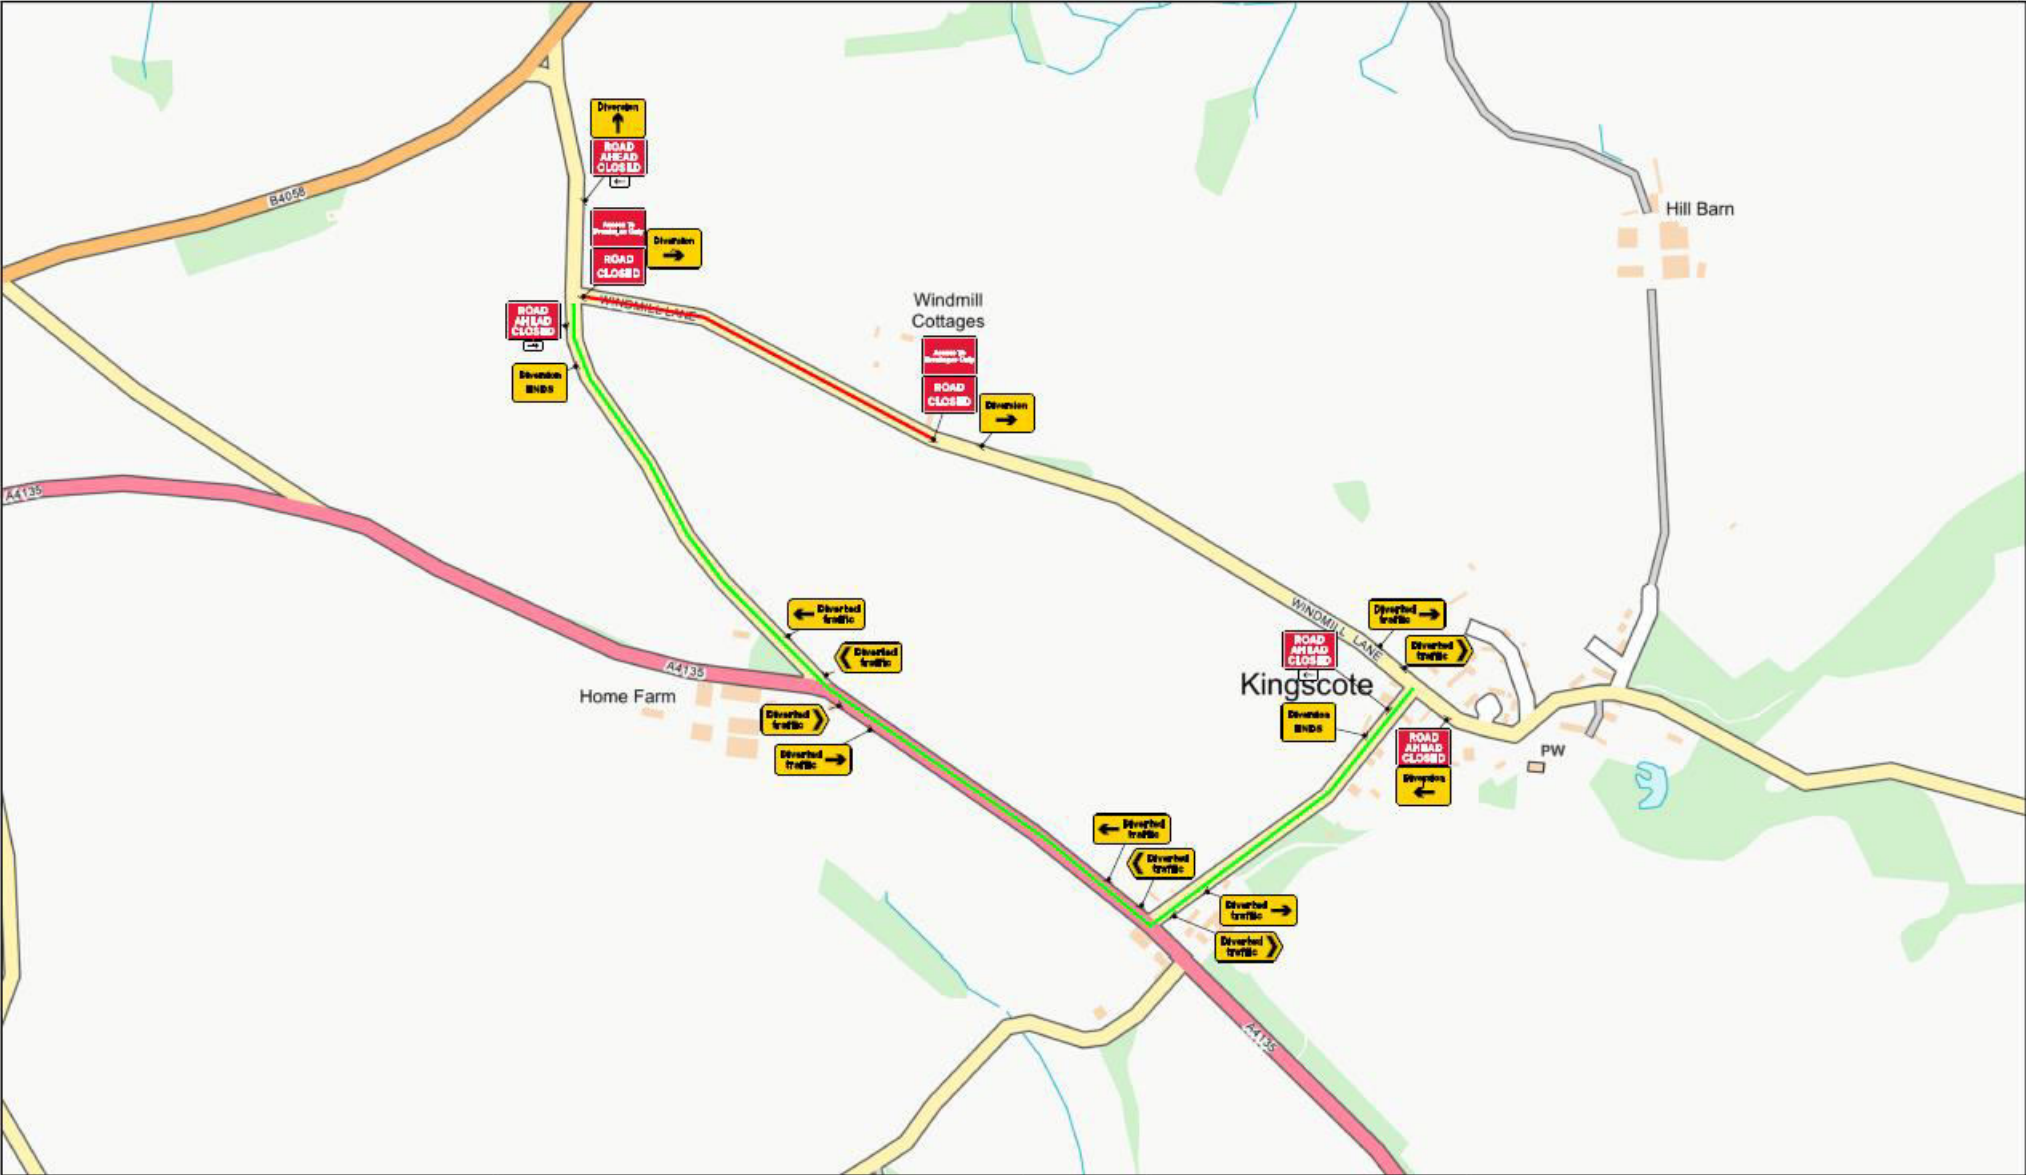

PHASE 6 – WINDMILL LANE