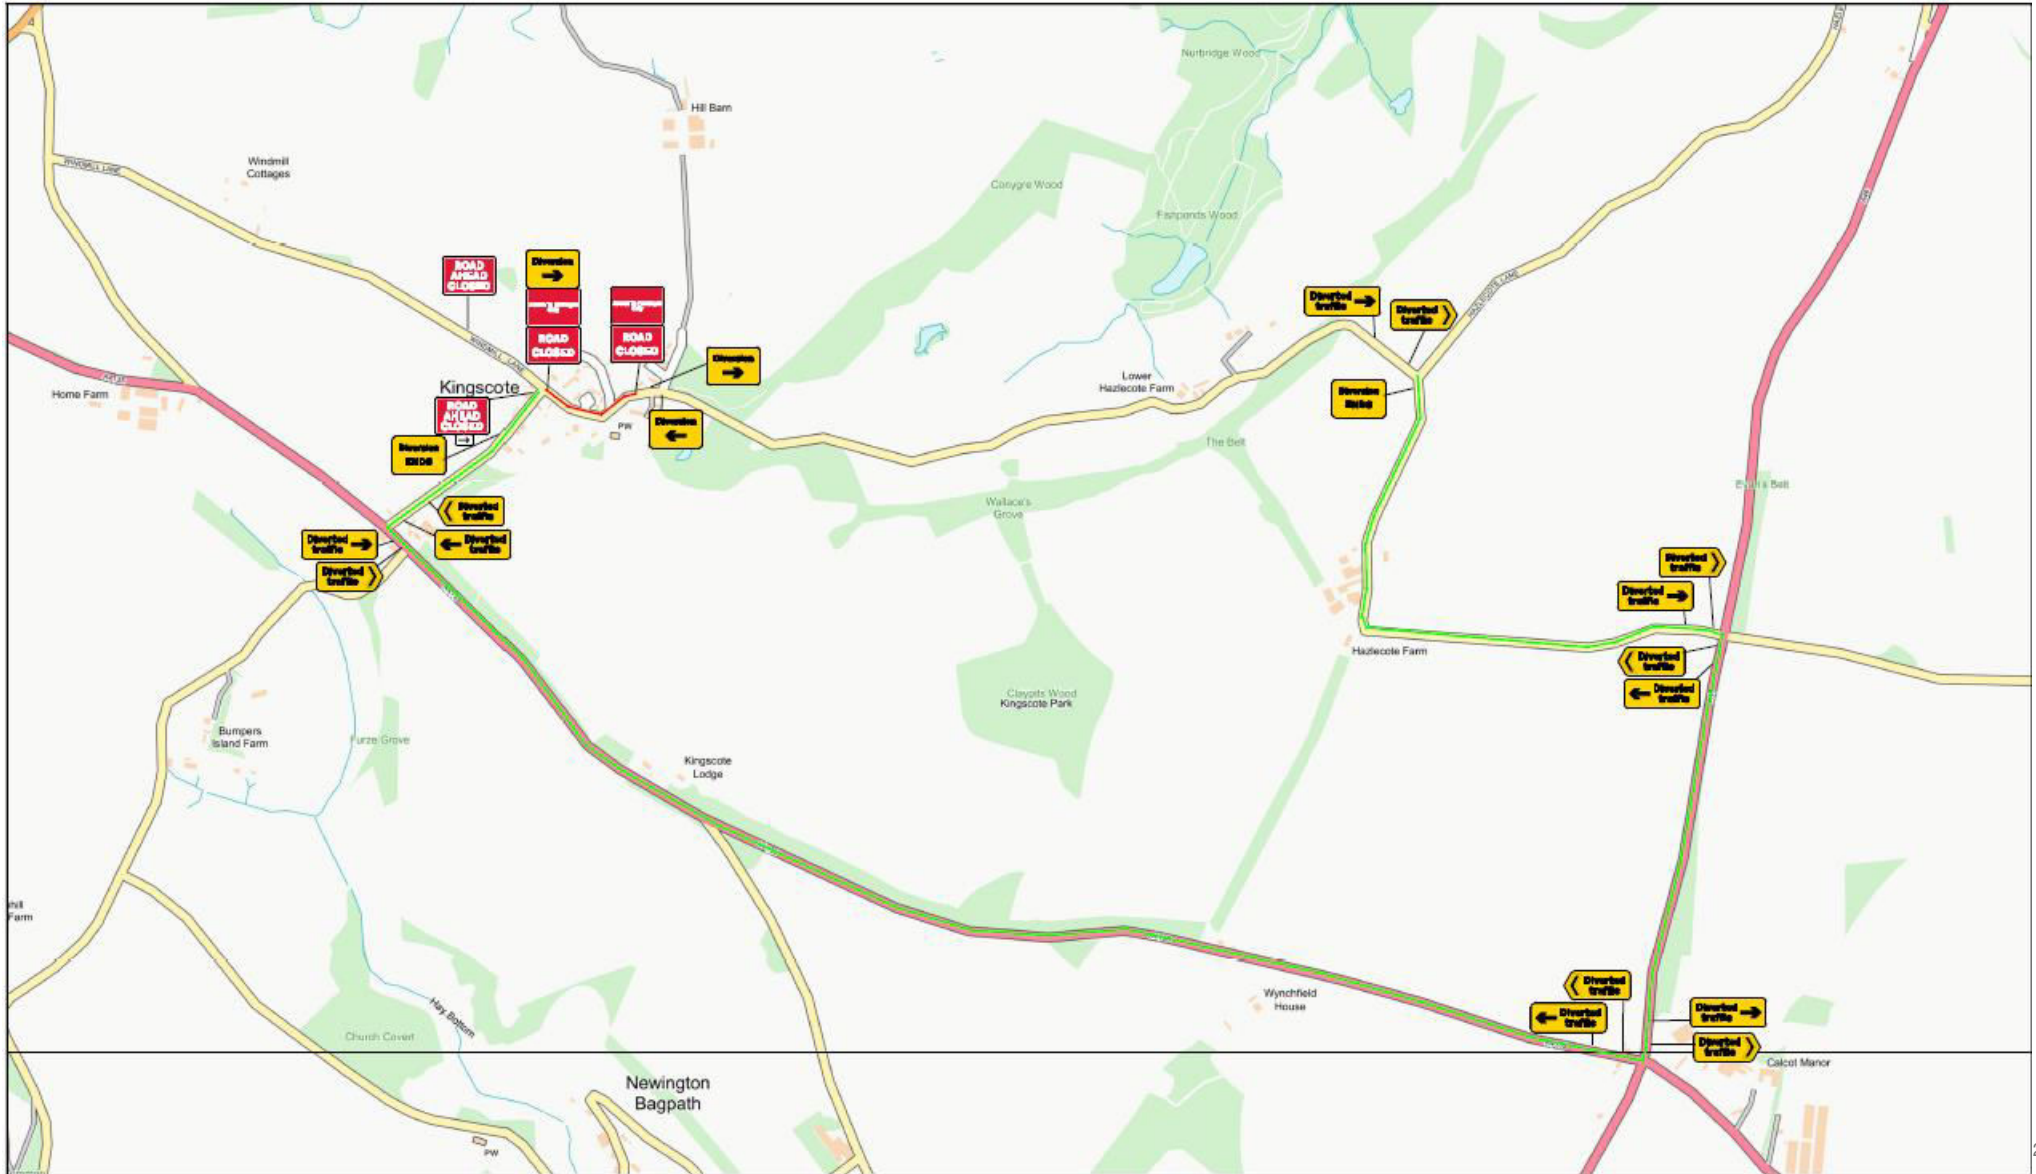

# KINGSCOTE VILLAGE ROAD CLOSURES

Phase	Start date	End date	Location
1	08/02/2021	09/03/2021	The Retreat To The Grange Kingscote
2	08/03/2021	10/03/2021	Windmill Lane
3	10/03/2021	16/03/2021	401495 Hazelcote Lane Horsley To Kingscote
4	17/03/2021	23/03/2021	The Walled Garden
5	24/03/2021	30/03/2021	Boxwood Close
6	05/04/2021	09/04/2021	Windmill Lane

# PHASE 3 - HAZELCOTE LANE HORSLEY TO KINGSCOTE

# PHASE 5 - BOXWOOD CLOSE

# PHASE 6 – WINDMILL LANE